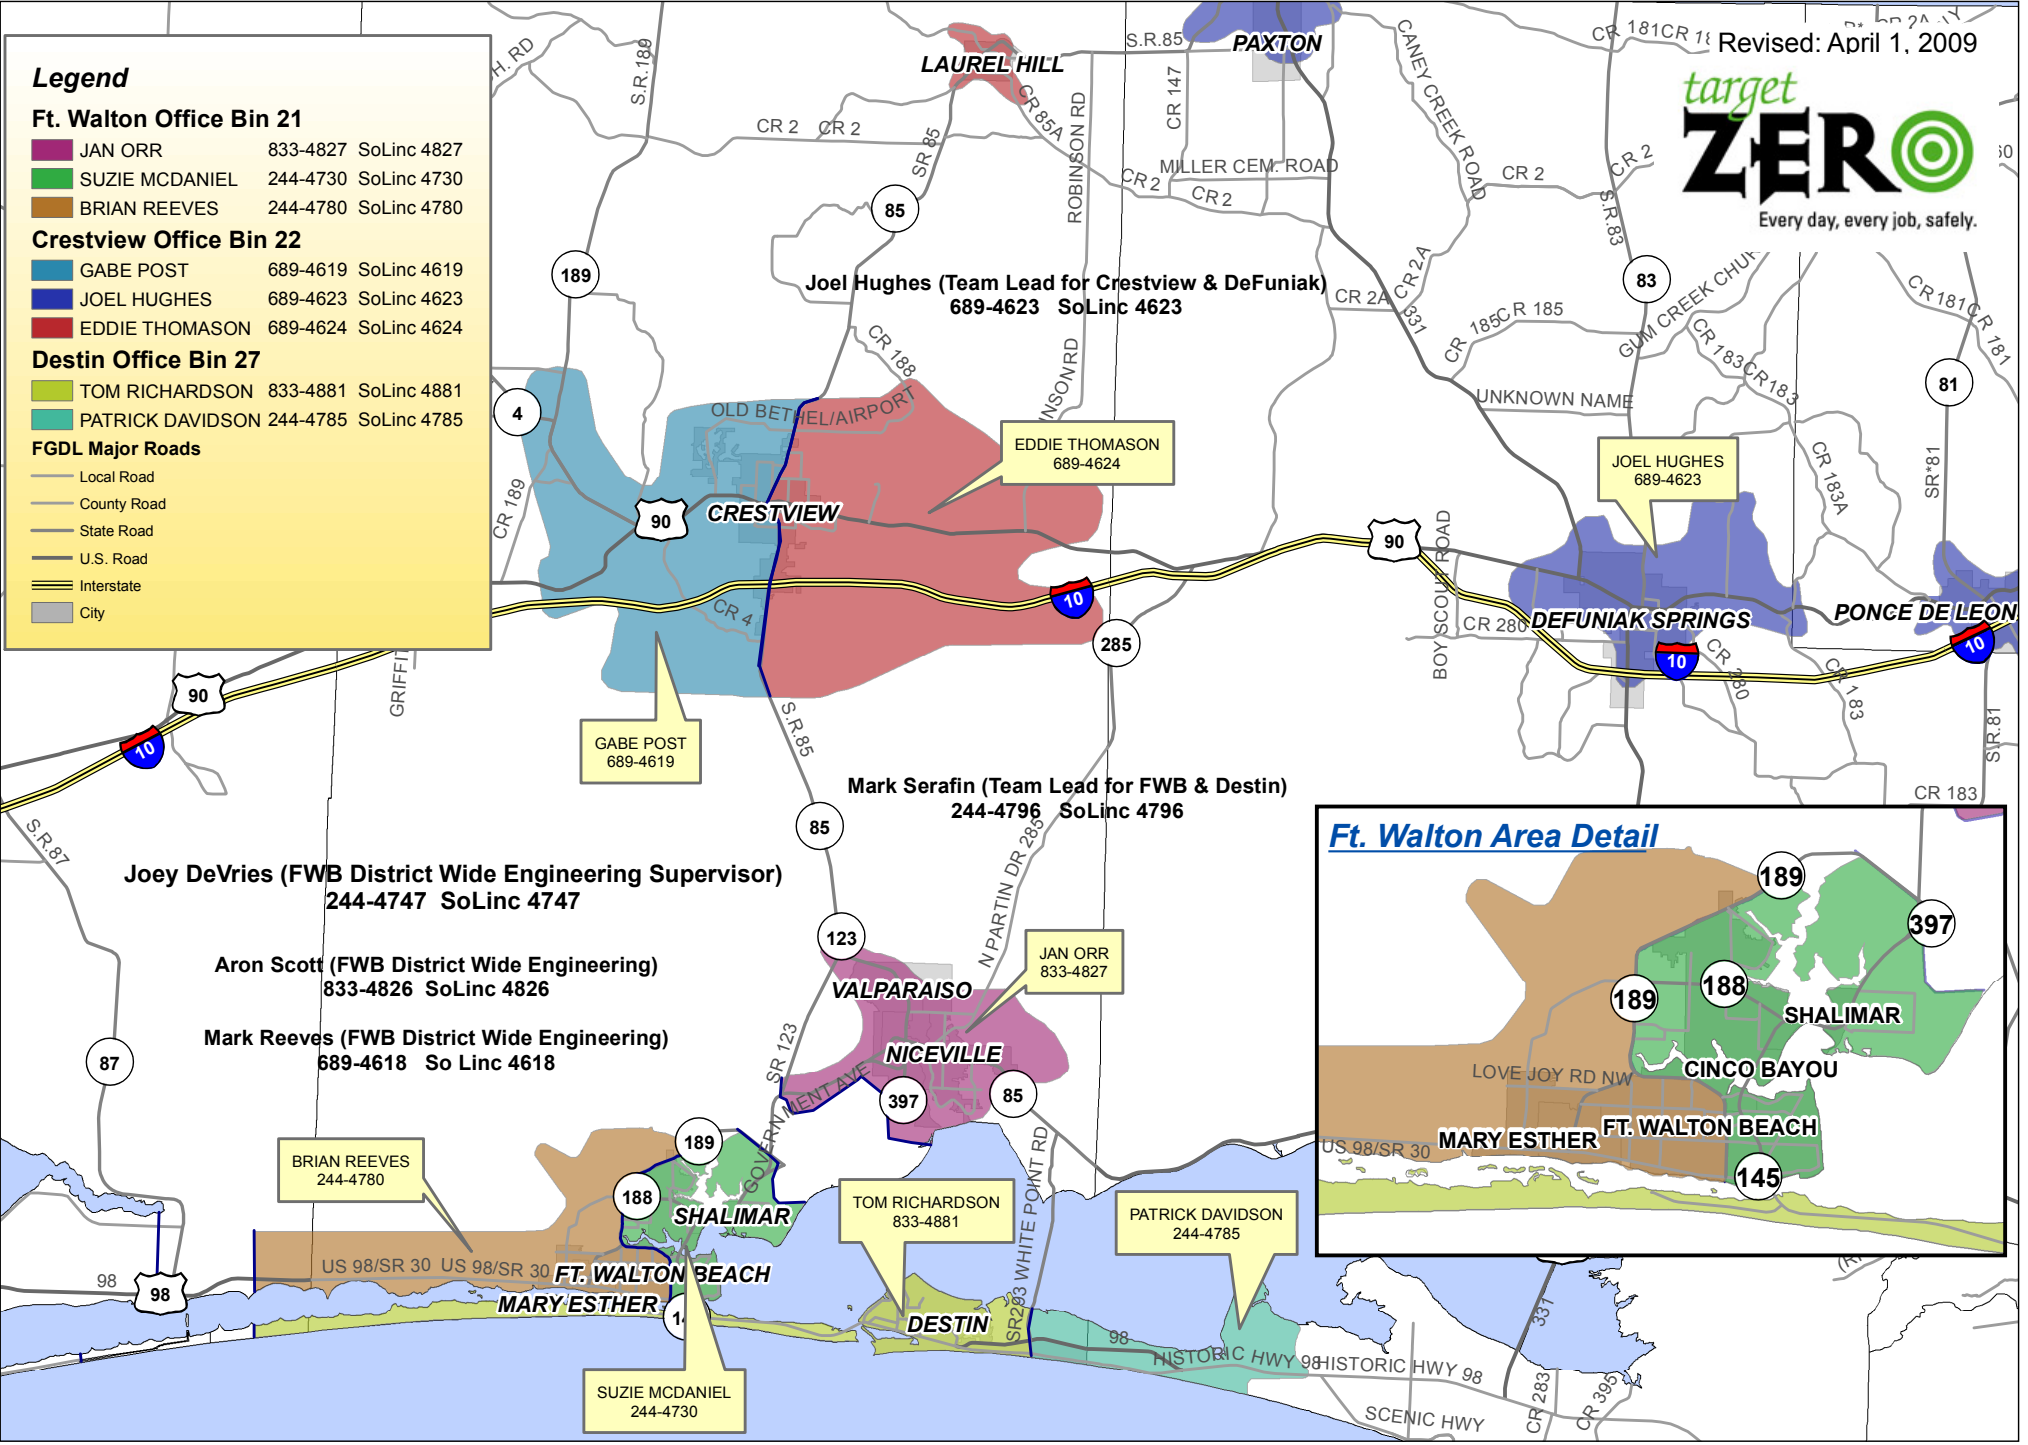

Legend

Ft. Walton Office Bin 21

- JAN ORR 833-4827 SoLinc 4827
- SUZIE MCDANIEL 244-4730 SoLinc 4730
- BRIAN REEVES 244-4780 SoLinc 4780

Crestview Office Bin 22

- GABE POST 689-4619 SoLinc 4619
- JOEL HUGHES 689-4623 SoLinc 4623
- EDDIE THOMASON 689-4624 SoLinc 4624

Destin Office Bin 27

- TOM RICHARDSON 833-4881 SoLinc 4881
- PATRICK DAVIDSON 244-4785 SoLinc 4785

FGDL Major Roads

- Local Road
- County Road
- State Road
- U.S. Road
- Interstate
- City

Engineering Field Rep Areas Central District

Gulf Power GIS Department
Data Sources
Florida Geographic Data Library

NOTE: Due to the position changes taking place within the Engineering & Construction Department this map may contain inaccuracies. As time permits, the GIS Department will make every effort to keep this map updated.